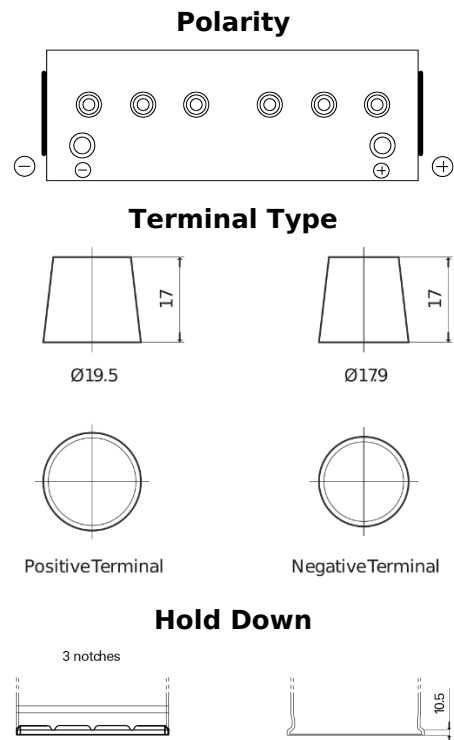

**Product overview**

Batteries for Trucks, Buses, Construction, Agriculture

**StartPRO EG1402**

Part number	EG1402
Technology	Flooded
EAN/GTIN	3661024035347
Voltage	12 V
Capacity	140 Ah
CCA	900 A
Length	508 mm
Width	175 mm
Height	205 mm
Box size	ATM
Polarity	ETN 0
Terminal Type	EN taper post
Hold Down	B1
Weights (subject of variation)	33.80 kg