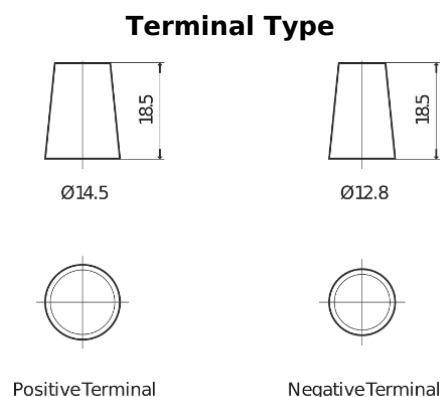

Product overview

Batteries for Cars

Plus CB357

Part number	CB357
Technology	Flooded
EAN/GTIN	3661024014342
Voltage	12 V
Capacity	35 Ah
CCA	240 A
Length	187 mm
Width	127 mm
Height	220 mm
Box size	B19
Polarity	ETN 1
Terminal Type	JIS taper post
Hold Down	B0
Weights (subject of variation)	8.90 kg