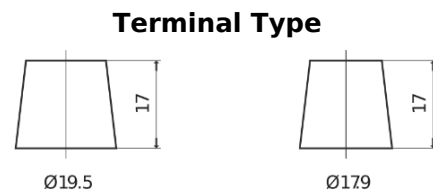

**Product overview**

Batteries for Trucks, Buses, Construction, Agriculture

**StartPRO CG1803**

Part number	CG1803
Technology	Flooded
EAN/GTIN	3661024015448
Voltage	12 V
Capacity	180.0 Ah
CCA	1000 A
Length	513 mm
Width	223 mm
Height	223 mm
Box size	D05
Polarity	ETN 3
Terminal Type	EN taper post
Hold Down	B0
Weights (subject of variation)	42.80 kg