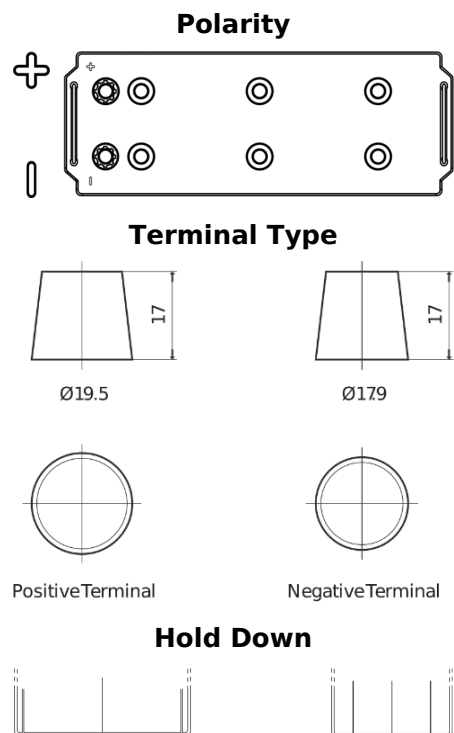

**Product overview**

Batteries for Trucks, Buses, Construction, Agriculture

**StartPRO CG1403**

Part number	CG1403
Technology	Flooded
EAN/GTIN	3661024015424
Voltage	12 V
Capacity	140.0 Ah
CCA	800 A
Length	513 mm
Width	189 mm
Height	223 mm
Box size	D04
Polarity	ETN 3
Terminal Type	EN taper post
Hold Down	B0
Weights (subject of variation)	34.10 kg