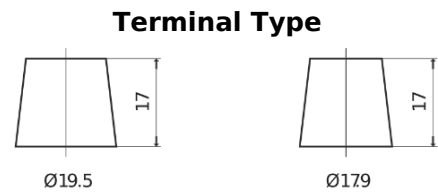

**Product overview**

Batteries for Trucks, Buses, Construction, Agriculture

**StartPRO CG1403**

Part number	CG1403
Technology	Flooded
EAN/GTIN	3661024015424
Voltage	12 V
Capacity	140.0 Ah
CCA	800 A
Length	513 mm
Width	189 mm
Height	223 mm
Box size	D04
Polarity	ETN 3
Terminal Type	EN taper post
Hold Down	B0
Weights (subject of variation)	34.10 kg