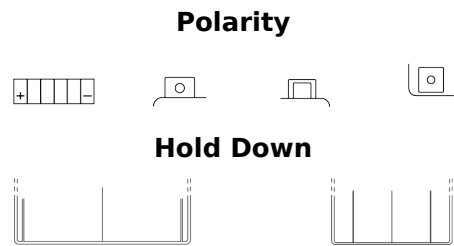

Product overview

Batteries for Motorcycles, ATVs, Snowmobiles, Garden

Li-Ion ELTX14H

Part number	ELTX14H
Technology	Li-Ion
EAN/GTIN	3661024036801
Voltage	12 V
Capacity	4 Ah
CCA	240 A
Watt hour	48 Wh
Length	150 mm
Width	90 mm
Height	95 mm
Box size	C53
Polarity	ETN 1
Terminal Type	M12
Hold Down	B0
Weights (subject of variation)	0.90 kg