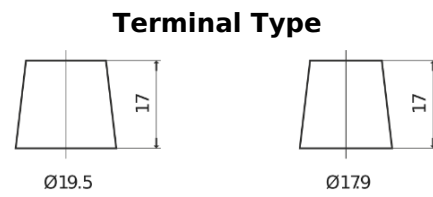

Product overview

Batteries for Trucks, Buses, Construction, Agriculture

PowerPRO CF2353

Part number	CF2353
Technology	Flooded
EAN/GTIN	3661024015325
Voltage	12 V
Capacity	235.0 Ah
CCA	1300 A
Length	518 mm
Width	274 mm
Height	240 mm
Box size	D06
Polarity	ETN 3
Terminal Type	EN taper post
Hold Down	B0
Weights (subject of variation)	56.30 kg