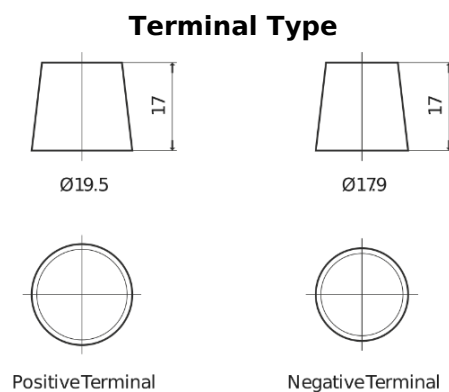

Product overview

Batteries for Trucks, Buses, Construction, Agriculture

PowerPRO CF1853

Part number	CF1853
Technology	Flooded
EAN/GTIN	3661024015318
Voltage	12 V
Capacity	185.0 Ah
CCA	1150 A
Length	513 mm
Width	223 mm
Height	223 mm
Box size	D05
Polarity	ETN 3
Terminal Type	EN taper post
Hold Down	B0
Weights (subject of variation)	43.90 kg