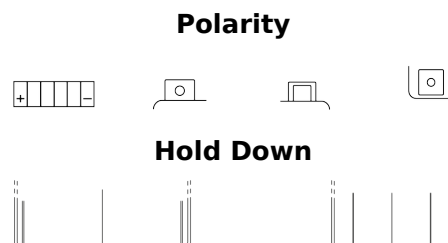

Product overview

Batteries for Motorcycles, ATVs, Snowmobiles, Garden

Li-Ion ELTX12

Part number	ELTX12
Technology	Li-Ion
EAN/GTIN	3661024036832
Voltage	12 V
Capacity	4 Ah
CCA	210 A
Watt hour	42 Wh
Length	150 mm
Width	90 mm
Height	95 mm
Box size	C53
Polarity	ETN 1
Terminal Type	M12
Hold Down	B0
Weights (subject of variation)	0.80 kg