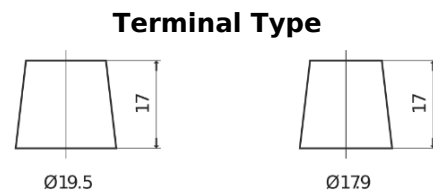

Product overview

Batteries for Trucks, Buses, Construction, Agriculture

StrongPRO EFB+ CE2353

Part number	CE2353
Technology	EFB
EAN/GTIN	3661024016711
Voltage	12 V
Capacity	235.0 Ah
CCA	1200 A
Length	518 mm
Width	274 mm
Height	240 mm
Box size	D06
Polarity	ETN 3
Terminal Type	EN taper post
Hold Down	B0
Weights (subject of variation)	58.20 kg