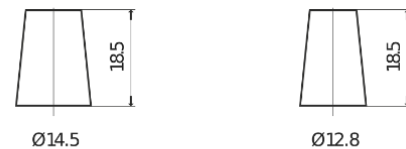

**Product overview**

Batteries for Cars

**Technica TB356**

Part number	TB356
Technology	Flooded
EAN/GTIN	3661024054331
Voltage	12 V
Capacity	35 Ah
CCA	240 A
Length	187 mm
Width	127 mm
Height	220 mm
Box size	B19
Polarity	ETN 0
Terminal Type	JIS taper post
Hold Down	B0
Weights (subject of variation)	8.90 kg

**Polarity**

**Terminal Type**

Positive Terminal

Negative Terminal

**Hold Down**

Design, features and specifications are subject to change without notice. We disclaim any representation or warranty, express or implied, concerning the data or recommendations, and in no event shall be liable for any loss or damage claimed to have arisen as a result. Some products may not be available in your local market.