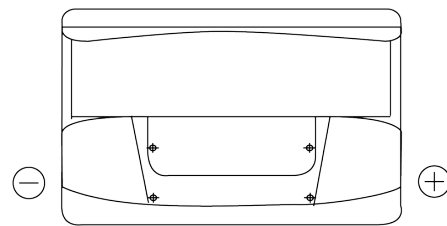

Product overview

Batteries for Cars

Standard CC700

Part number	CC700
Technology	Flooded
EAN/GTIN	3661024014823
Voltage	12 V
Capacity	70.0 Ah
CCA	640 A
Length	278 mm
Width	175 mm
Height	190 mm
Box size	L03
Polarity	ETN 0
Terminal Type	EN taper post
Hold Down	B13
Weights (subject of variation)	16.00 kg

Polarity

Terminal Type

Positive Terminal

Negative Terminal

Hold Down

Design, features and specifications are subject to change without notice. We disclaim any representation or warranty, express or implied, concerning the data or recommendations, and in no event shall be liable for any loss or damage claimed to have arisen as a result. Some products may not be available in your local market.