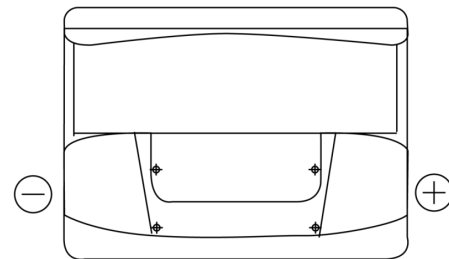

**Product overview**

Batteries for Cars

**Standard CC550**

Part number	CC550
Technology	Flooded
EAN/GTIN	3661024014809
Voltage	12 V
Capacity	55.0 Ah
CCA	460 A
Length	242 mm
Width	175 mm
Height	190 mm
Box size	L02
Polarity	ETN 0
Terminal Type	EN taper post
Hold Down	B13
Weights (subject of variation)	13.50 kg

**Polarity**

**Terminal Type**

Positive Terminal

Negative Terminal

**Hold Down**

Design, features and specifications are subject to change without notice. We disclaim any representation or warranty, express or implied, concerning the data or recommendations, and in no event shall be liable for any loss or damage claimed to have arisen as a result. Some products may not be available in your local market.