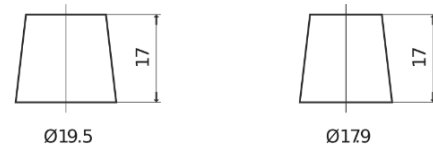

**Product overview**

Batteries for Cars

**Standard CC550**

Part number	CC550
Technology	Flooded
EAN/GTIN	3661024014809
Voltage	12 V
Capacity	55.0 Ah
CCA	460 A
Length	242 mm
Width	175 mm
Height	190 mm
Box size	L02
Polarity	ETN 0
Terminal Type	EN taper post
Hold Down	B13
Weights (subject of variation)	13.50 kg

**Polarity**

**Terminal Type**

Positive Terminal

Negative Terminal

**Hold Down**

Design, features and specifications are subject to change without notice. We disclaim any representation or warranty, express or implied, concerning the data or recommendations, and in no event shall be liable for any loss or damage claimed to have arisen as a result. Some products may not be available in your local market.