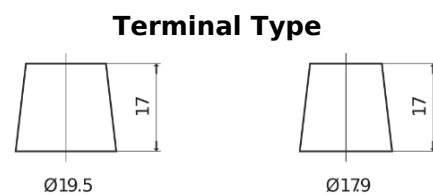

**Product overview**

Batteries for Trucks, Buses, Construction, Agriculture

**EndurancePRO EFB TX2253**

Part number	TX2253
Technology	EFB
EAN/GTIN	3661024056632
Voltage	12 V
Capacity	225.0 Ah
CCA	1150 A
Length	518 mm
Width	274 mm
Height	240 mm
Box size	D06
Polarity	ETN 3
Terminal Type	EN taper post
Hold Down	B0
Weights (subject of variation)	60.10 kg