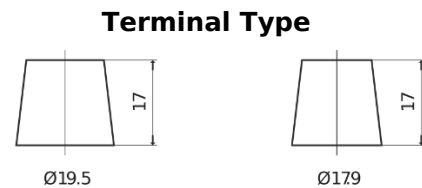

**Product overview**

Batteries for Trucks, Buses, Construction, Agriculture

**EndurancePRO EFB TX1803**

Part number	TX1803
Technology	EFB
EAN/GTIN	3661024056625
Voltage	12 V
Capacity	180.0 Ah
CCA	1000 A
Length	513 mm
Width	223 mm
Height	223 mm
Box size	D05
Polarity	ETN 3
Terminal Type	EN taper post
Hold Down	B0
Weights (subject of variation)	46.10 kg