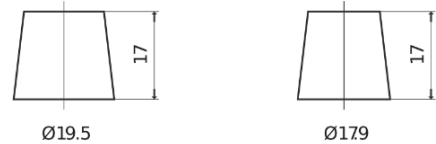

**Product overview**

Batteries for Marine and Leisure

**Vintage TU72L**

Part number	TU72L
Technology	Flooded
EAN/GTIN	3661024056281
Voltage	12 V
Capacity	72.0 Ah
CCA	640 A
Length	278 mm
Width	175 mm
Height	190 mm
Box size	L03
Polarity	ETN 1
Terminal Type	EN taper post
Hold Down	B13
Weights (subject of variation)	16.00 kg

**Polarity**

**Terminal Type**

Positive Terminal

Negative Terminal

**Hold Down**

Design, features and specifications are subject to change without notice. We disclaim any representation or warranty, express or implied, concerning the data or recommendations, and in no event shall be liable for any loss or damage claimed to have arisen as a result. Some products may not be available in your local market.