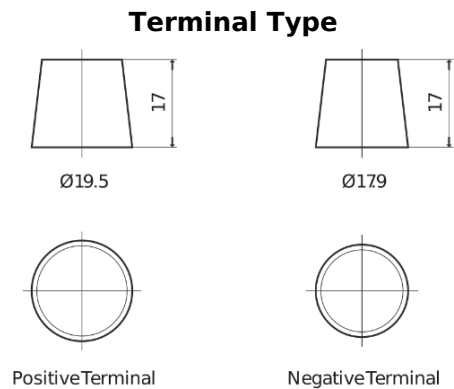

Product overview

Batteries for Marine and Leisure

Vintage TU72L

Part number	TU72L
Technology	Flooded
EAN/GTIN	3661024056281
Voltage	12 V
Capacity	72.0 Ah
CCA	640 A
Length	278 mm
Width	175 mm
Height	190 mm
Box size	L03
Polarity	ETN 1
Terminal Type	EN taper post
Hold Down	B13
Weights (subject of variation)	16.00 kg