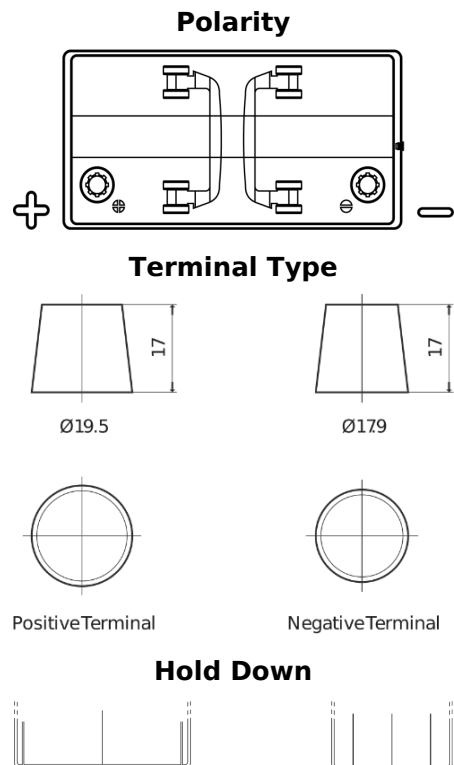

**Product overview**

Batteries for Marine and Leisure

**Dual TR550**

Part number	TR550
Technology	Flooded
EAN/GTIN	3661024055987
Voltage	12 V
Capacity	115.0 Ah
CCA	760 A
Watt hour	550 Wh
Length	349 mm
Width	175 mm
Height	235 mm
Box size	D02
Polarity	ETN 1
Terminal Type	EN taper post
Hold Down	B0
Weights (subject of variation)	27.80 kg