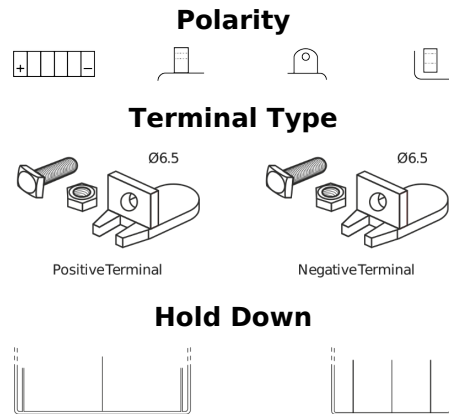

Product overview

Batteries for Motorcycles, ATVs, Snowmobiles, Garden

GEL GEL12-30

Part number	GEL12-30
Technology	GEL
EAN/GTIN	3661024034081
Voltage	12 V
Capacity	30 Ah
CCA	180 A
Length	197 mm
Width	132 mm
Height	186 mm
Box size	U01
Polarity	ETN 1
Terminal Type	EN full Ford lug
Hold Down	B0
Weights (subject of variation)	11.10 kg