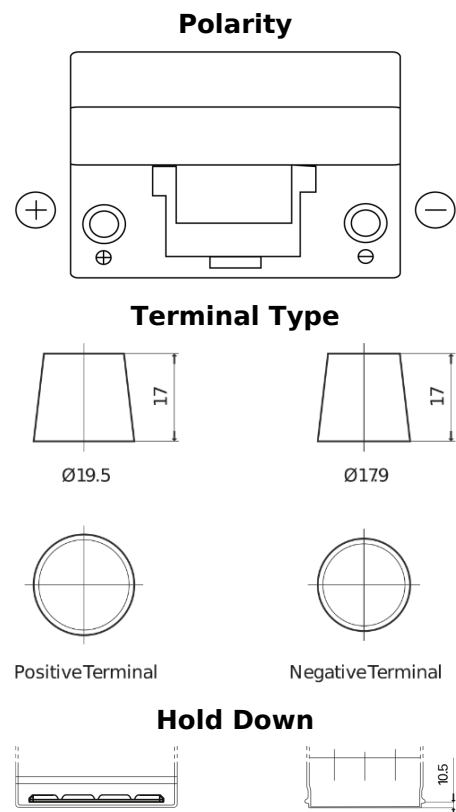

**Product overview**

Batteries for Marine and Leisure

**Dual TR450**

Part number	TR450
Technology	Flooded
EAN/GTIN	3661024055994
Voltage	12 V
Capacity	95.0 Ah
CCA	650 A
Watt hour	450 Wh
Length	306 mm
Width	173 mm
Height	222 mm
Box size	D31
Polarity	ETN 1
Terminal Type	EN taper post
Hold Down	Korean B1
Weights (subject of variation)	21.70 kg