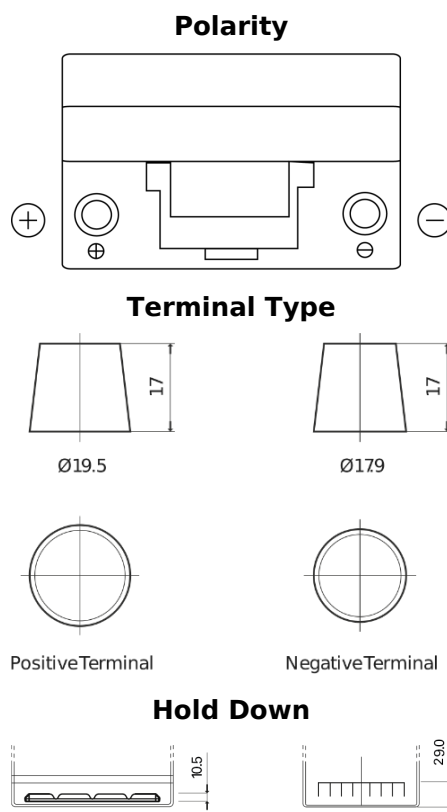

Product overview

Batteries for Marine and Leisure

Dual TR350

Part number	TR350
Technology	Flooded
EAN/GTIN	3661024056007
Voltage	12 V
Capacity	80.0 Ah
CCA	510 A
Watt hour	350 Wh
Length	270 mm
Width	173 mm
Height	222 mm
Box size	D26
Polarity	ETN 1
Terminal Type	EN taper post
Hold Down	Korean B1+B6
Weights (subject of variation)	17.40 kg