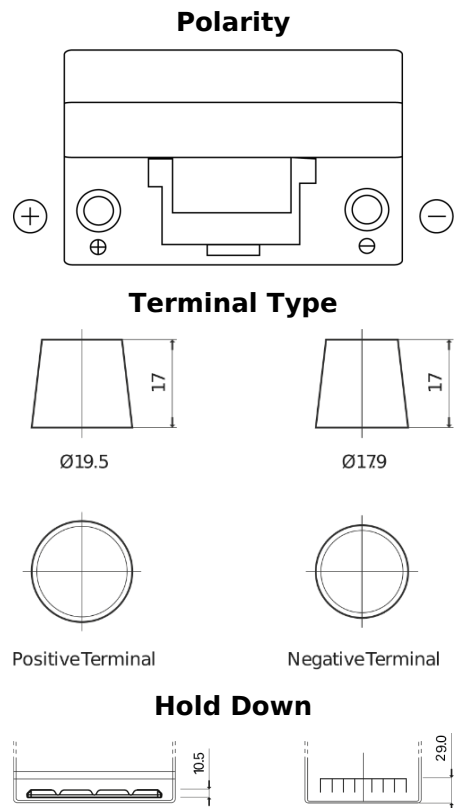

Product overview

Batteries for Marine and Leisure

Dual TR350

Part number	TR350
Technology	Flooded
EAN/GTIN	3661024056007
Voltage	12 V
Capacity	80.0 Ah
CCA	510 A
Watt hour	350 Wh
Length	270 mm
Width	173 mm
Height	222 mm
Box size	D26
Polarity	ETN 1
Terminal Type	EN taper post
Hold Down	Korean B1+B6
Weights (subject of variation)	17.40 kg