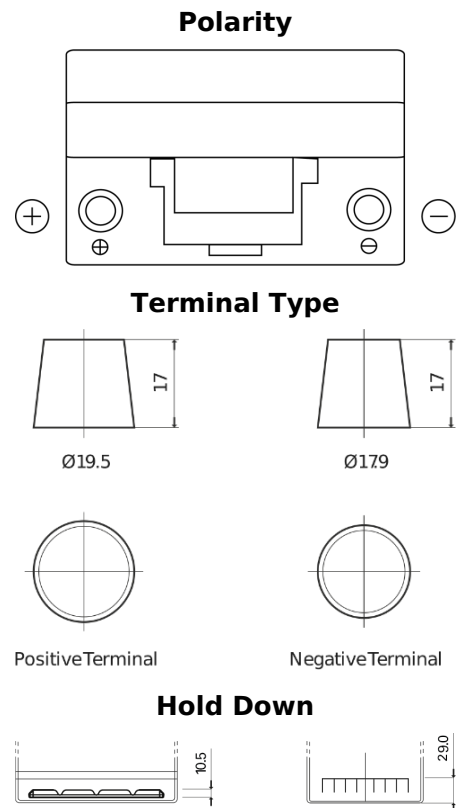

**Product overview**

Batteries for Marine and Leisure

**Dual TR350**

Part number	TR350
Technology	Flooded
EAN/GTIN	3661024056007
Voltage	12 V
Capacity	80.0 Ah
CCA	510 A
Watt hour	350 Wh
Length	270 mm
Width	173 mm
Height	222 mm
Box size	D26
Polarity	ETN 1
Terminal Type	EN taper post
Hold Down	Korean B1+B6
Weights (subject of variation)	17.40 kg