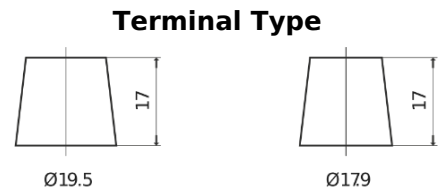

**Product overview**

Batteries for Marine and Leisure

**Start TN850**

Part number	TN850
Technology	Flooded
EAN/GTIN	3661024046077
Voltage	12 V
Capacity	110.0 Ah
CCA	750 A
MCA	850
Length	349 mm
Width	175 mm
Height	235 mm
Box size	D02
Polarity	ETN 1
Terminal Type	EN taper post
Hold Down	B0
Weights (subject of variation)	25.40 kg