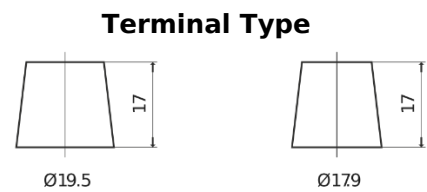

Product overview

Batteries for Marine and Leisure

Vintage EU260-6

Part number	EU260-6
Technology	Flooded
EAN/GTIN	3661024036115
Voltage	6 V
Capacity	260 Ah
CCA	1300 A
Length	345 mm
Width	172 mm
Height	286 mm
Box size	M08
Polarity	ETN 0
Terminal Type	EN taper post
Hold Down	B0
Weights (subject of variation)	39.10 kg