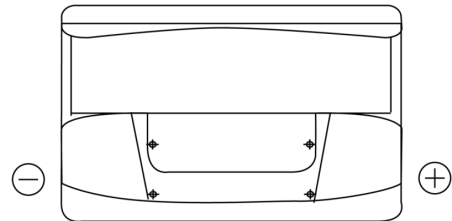

**Product overview**

Batteries for Marine and Leisure

**Start TN750**

Part number	TN750
Technology	Flooded
EAN/GTIN	3661024046084
Voltage	12 V
Capacity	74.0 Ah
CCA	680 A
MCA	750
Length	278 mm
Width	175 mm
Height	190 mm
Box size	L03
Polarity	ETN 0
Terminal Type	EN taper post
Hold Down	B13
Weights (subject of variation)	16.60 kg

**Polarity**

**Terminal Type**

Positive Terminal

Negative Terminal

**Hold Down**

Design, features and specifications are subject to change without notice. We disclaim any representation or warranty, express or implied, concerning the data or recommendations, and in no event shall be liable for any loss or damage claimed to have arisen as a result. Some products may not be available in your local market.