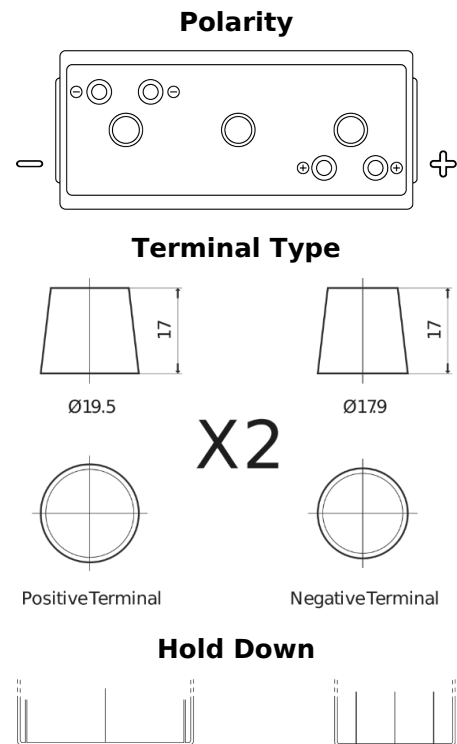

Product overview

Batteries for Marine and Leisure

Vintage EU200-6

Part number	EU200-6
Technology	Flooded
EAN/GTIN	3661024036139
Voltage	6 V
Capacity	200 Ah
CCA	1150 A
Length	398 mm
Width	174 mm
Height	234 mm
Box size	M06
Polarity	ETN 0
Terminal Type	Twin EN taper posts
Hold Down	B0
Weights (subject of variation)	27.80 kg