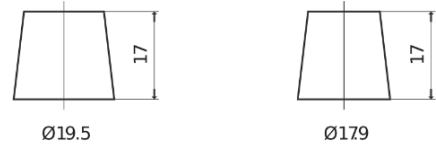

**Product overview**

Batteries for Marine and Leisure

**Start TN750**

Part number	TN750
Technology	Flooded
EAN/GTIN	3661024046084
Voltage	12 V
Capacity	74.0 Ah
CCA	680 A
MCA	750
Length	278 mm
Width	175 mm
Height	190 mm
Box size	L03
Polarity	ETN 0
Terminal Type	EN taper post
Hold Down	B13
Weights (subject of variation)	16.60 kg

**Polarity**

**Terminal Type**

Positive Terminal

Negative Terminal

**Hold Down**

Design, features and specifications are subject to change without notice. We disclaim any representation or warranty, express or implied, concerning the data or recommendations, and in no event shall be liable for any loss or damage claimed to have arisen as a result. Some products may not be available in your local market.