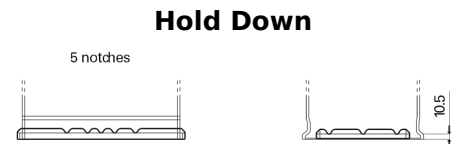

**Product overview**

Batteries for Marine and Leisure

**Start TN750**

Part number	TN750
Technology	Flooded
EAN/GTIN	3661024046084
Voltage	12 V
Capacity	74.0 Ah
CCA	680 A
MCA	750
Length	278 mm
Width	175 mm
Height	190 mm
Box size	L03
Polarity	ETN 0
Terminal Type	EN taper post
Hold Down	B13
Weights (subject of variation)	16.60 kg