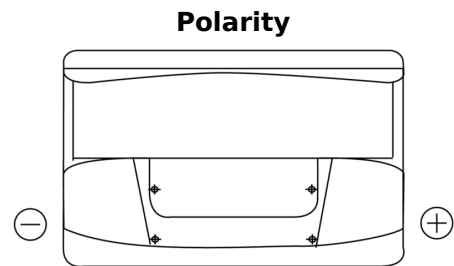

**Product overview**

Batteries for Marine and Leisure

**Start TN750**

Part number	TN750
Technology	Flooded
EAN/GTIN	3661024046084
Voltage	12 V
Capacity	74.0 Ah
CCA	680 A
MCA	750
Length	278 mm
Width	175 mm
Height	190 mm
Box size	L03
Polarity	ETN 0
Terminal Type	EN taper post
Hold Down	B13
Weights (subject of variation)	16.60 kg