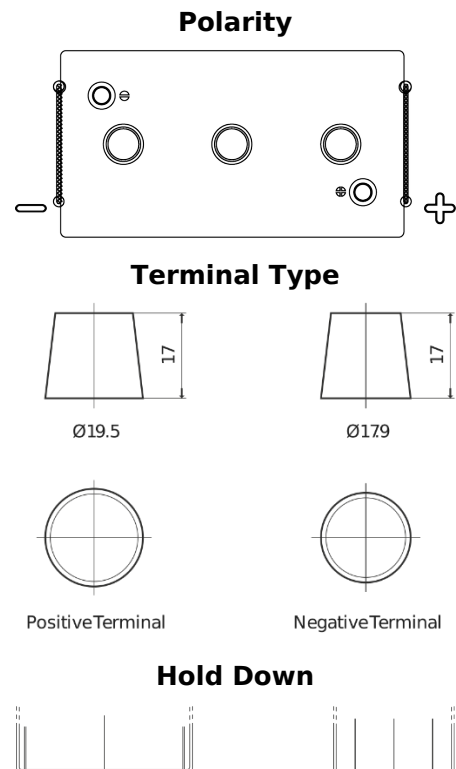

**Product overview**

Batteries for Marine and Leisure

**Vintage EU165-6**

Part number	EU165-6
Technology	Flooded
EAN/GTIN	3661024036146
Voltage	6 V
Capacity	165 Ah
CCA	900 A
Length	330 mm
Width	174 mm
Height	234 mm
Box size	M05
Polarity	ETN 0
Terminal Type	EN taper post
Hold Down	B0
Weights (subject of variation)	25.00 kg