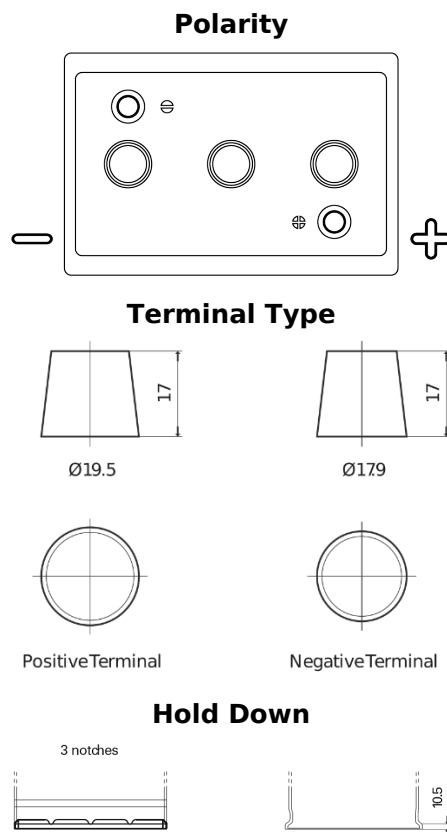

Product overview

Batteries for Marine and Leisure

Vintage EU140-6

Part number	EU140-6
Technology	Flooded
EAN/GTIN	3661024036153
Voltage	6 V
Capacity	140 Ah
CCA	900 A
Length	257 mm
Width	175 mm
Height	236 mm
Box size	M04
Polarity	ETN 0
Terminal Type	EN taper post
Hold Down	B1
Weights (subject of variation)	18.40 kg