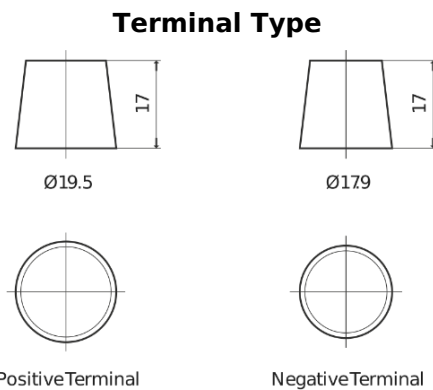

**Product overview**

Batteries for Marine and Leisure

**Start TN1100**

Part number	TN1100
Technology	Flooded
EAN/GTIN	3661024046053
Voltage	12 V
Capacity	180.0 Ah
CCA	1000 A
MCA	1100
Length	513 mm
Width	223 mm
Height	223 mm
Box size	D05
Polarity	ETN 3
Terminal Type	EN taper post
Hold Down	B0
Weights (subject of variation)	42.80 kg