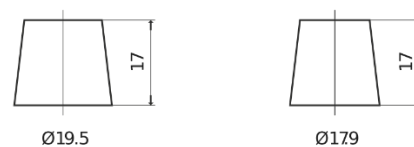

**Product overview**

Batteries for Cars

**Premium EA1050**

Part number	EA1050
Technology	Flooded
EAN/GTIN	3661024034302
Voltage	12 V
Capacity	105 Ah
CCA	850 A
Length	315 mm
Width	175 mm
Height	205 mm
Box size	LH4
Polarity	ETN 0
Terminal Type	EN taper post
Hold Down	B13
Weights (subject of variation)	23.10 kg

**Polarity**

**Terminal Type**

Positive Terminal

Negative Terminal

**Hold Down**

Design, features and specifications are subject to change without notice. We disclaim any representation or warranty, express or implied, concerning the data or recommendations, and in no event shall be liable for any loss or damage claimed to have arisen as a result. Some products may not be available in your local market.