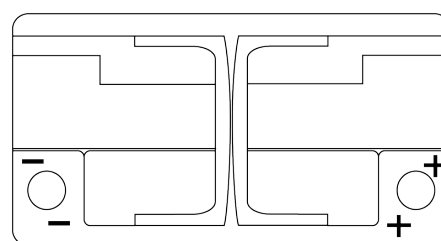

**Product overview**

Batteries for Cars

**Premium EA1050**

Part number	EA1050
Technology	Flooded
EAN/GTIN	3661024034302
Voltage	12 V
Capacity	105 Ah
CCA	850 A
Length	315 mm
Width	175 mm
Height	205 mm
Box size	LH4
Polarity	ETN 0
Terminal Type	EN taper post
Hold Down	B13
Weights (subject of variation)	23.10 kg

**Polarity**

**Terminal Type**

Positive Terminal

Negative Terminal

**Hold Down**

Design, features and specifications are subject to change without notice. We disclaim any representation or warranty, express or implied, concerning the data or recommendations, and in no event shall be liable for any loss or damage claimed to have arisen as a result. Some products may not be available in your local market.