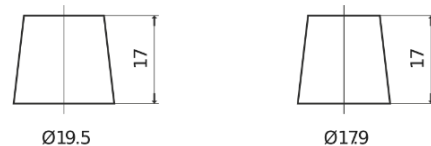

Terminal Type

Positive Terminal

Negative Terminal