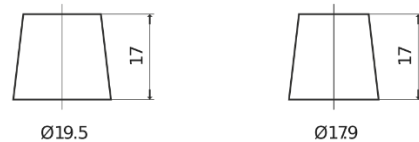

Product overview

Batteries for Cars

Technica TB852

Part number	TB852
Technology	Flooded
EAN/GTIN	3661024054669
Voltage	12 V
Capacity	85 Ah
CCA	760 A
Length	353 mm
Width	175 mm
Height	175 mm
Box size	LB5
Polarity	ETN 0
Terminal Type	EN taper post
Hold Down	B13
Weights (subject of variation)	19.40 kg

Polarity

Terminal Type

Positive Terminal

Negative Terminal

Hold Down

Design, features and specifications are subject to change without notice. We disclaim any representation or warranty, express or implied, concerning the data or recommendations, and in no event shall be liable for any loss or damage claimed to have arisen as a result. Some products may not be available in your local market.