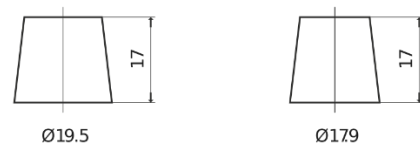

**Product overview**

Batteries for Cars

**Formula FB852**

Part number	FB852
Technology	Flooded
EAN/GTIN	3661024044660
Voltage	12 V
Capacity	85 Ah
CCA	760 A
Length	353 mm
Width	175 mm
Height	175 mm
Box size	LB5
Polarity	ETN 0
Terminal Type	EN taper post
Hold Down	B13
Weights (subject of variation)	19.40 kg

**Polarity**

**Terminal Type**

Positive Terminal

Negative Terminal

**Hold Down**

Design, features and specifications are subject to change without notice. We disclaim any representation or warranty, express or implied, concerning the data or recommendations, and in no event shall be liable for any loss or damage claimed to have arisen as a result. Some products may not be available in your local market.