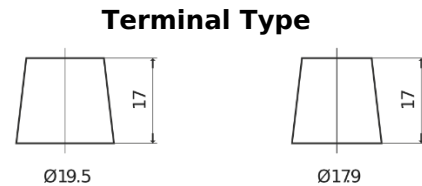

Product overview

Batteries for Cars

Formula FB852

Part number	FB852
Technology	Flooded
EAN/GTIN	3661024044660
Voltage	12 V
Capacity	85 Ah
CCA	760 A
Length	353 mm
Width	175 mm
Height	175 mm
Box size	LB5
Polarity	ETN 0
Terminal Type	EN taper post
Hold Down	B13
Weights (subject of variation)	19.40 kg