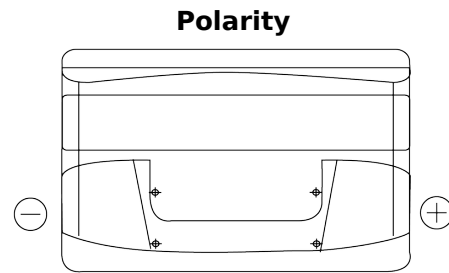

Product overview

Batteries for Cars

Formula FB852

Part number	FB852
Technology	Flooded
EAN/GTIN	3661024044660
Voltage	12 V
Capacity	85 Ah
CCA	760 A
Length	353 mm
Width	175 mm
Height	175 mm
Box size	LB5
Polarity	ETN 0
Terminal Type	EN taper post
Hold Down	B13
Weights (subject of variation)	19.40 kg