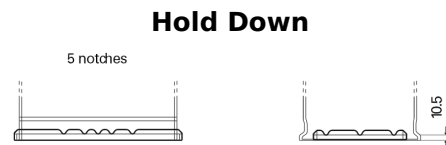

Product overview

Batteries for Cars

Formula FB852

Part number	FB852
Technology	Flooded
EAN/GTIN	3661024044660
Voltage	12 V
Capacity	85 Ah
CCA	760 A
Length	353 mm
Width	175 mm
Height	175 mm
Box size	LB5
Polarity	ETN 0
Terminal Type	EN taper post
Hold Down	B13
Weights (subject of variation)	19.40 kg