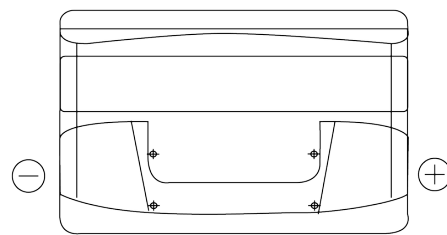

**Product overview**

Batteries for Cars

**Formula FB852**

Part number	FB852
Technology	Flooded
EAN/GTIN	3661024044660
Voltage	12 V
Capacity	85 Ah
CCA	760 A
Length	353 mm
Width	175 mm
Height	175 mm
Box size	LB5
Polarity	ETN 0
Terminal Type	EN taper post
Hold Down	B13
Weights (subject of variation)	19.40 kg

**Polarity**

**Terminal Type**

Positive Terminal

Negative Terminal

**Hold Down**

Design, features and specifications are subject to change without notice. We disclaim any representation or warranty, express or implied, concerning the data or recommendations, and in no event shall be liable for any loss or damage claimed to have arisen as a result. Some products may not be available in your local market.