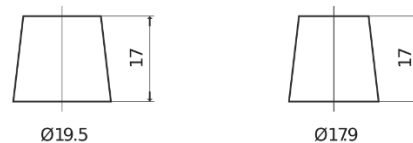

**Product overview**

Batteries for Cars

**Power DB852**

Part number	DB852
Technology	Flooded
EAN/GTIN	3661024024662
Voltage	12 V
Capacity	85 Ah
CCA	760 A
Length	353 mm
Width	175 mm
Height	175 mm
Box size	LB5
Polarity	ETN 0
Terminal Type	EN taper post
Hold Down	B13
Weights (subject of variation)	19.40 kg

**Polarity**

**Terminal Type**

Positive Terminal

Negative Terminal

**Hold Down**

Design, features and specifications are subject to change without notice. We disclaim any representation or warranty, express or implied, concerning the data or recommendations, and in no event shall be liable for any loss or damage claimed to have arisen as a result. Some products may not be available in your local market.