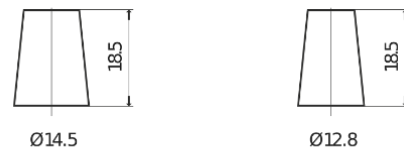

**Product overview**

Batteries for Cars

**Formula FB356**

Part number	FB356
Technology	Flooded
EAN/GTIN	3661024044332
Voltage	12 V
Capacity	35 Ah
CCA	240 A
Length	187 mm
Width	127 mm
Height	220 mm
Box size	B19
Polarity	ETN 0
Terminal Type	JIS taper post
Hold Down	B0
Weights (subject of variation)	8.90 kg

**Polarity**

**Terminal Type**

Positive Terminal

Negative Terminal

**Hold Down**

Design, features and specifications are subject to change without notice. We disclaim any representation or warranty, express or implied, concerning the data or recommendations, and in no event shall be liable for any loss or damage claimed to have arisen as a result. Some products may not be available in your local market.