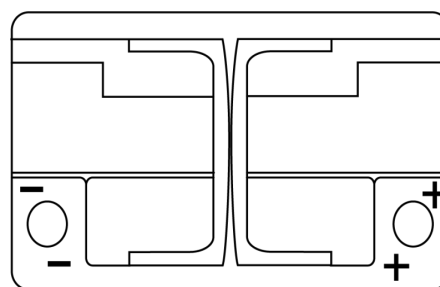

Product overview

Batteries for Cars

AGM TK720

Part number	TK720
Technology	AGM
EAN/GTIN	3661024057639
Voltage	12 V
Capacity	72.0 Ah
CCA	760 A
Length	278 mm
Width	175 mm
Height	190 mm
Box size	L03
Polarity	ETN 0
Terminal Type	EN taper post
Hold Down	B13
Weights (subject of variation)	20.60 kg

Polarity

Terminal Type

Positive Terminal

Negative Terminal

Hold Down

Design, features and specifications are subject to change without notice. We disclaim any representation or warranty, express or implied, concerning the data or recommendations, and in no event shall be liable for any loss or damage claimed to have arisen as a result. Some products may not be available in your local market.