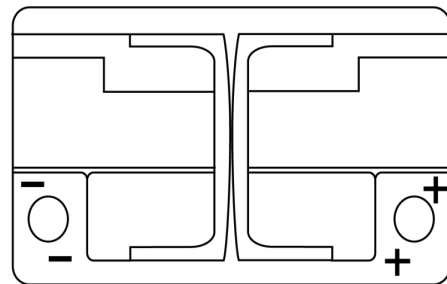

Product overview

Batteries for Cars

AGM TK700

Part number	TK700
Technology	AGM
EAN/GTIN	3661024055710
Voltage	12 V
Capacity	70.0 Ah
CCA	760 A
Length	278 mm
Width	175 mm
Height	190 mm
Box size	L03
Polarity	ETN 0
Terminal Type	EN taper post
Hold Down	B13
Weights (subject of variation)	20.60 kg

Polarity

Terminal Type

Positive Terminal

Negative Terminal

Hold Down

Design, features and specifications are subject to change without notice. We disclaim any representation or warranty, express or implied, concerning the data or recommendations, and in no event shall be liable for any loss or damage claimed to have arisen as a result. Some products may not be available in your local market.