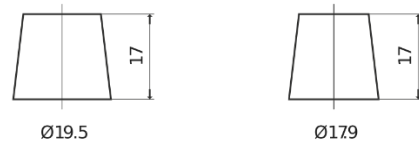

Product overview

Batteries for Cars

Formula FB802

Part number	FB802
Technology	Flooded
EAN/GTIN	3661024044653
Voltage	12 V
Capacity	80 Ah
CCA	700 A
Length	315 mm
Width	175 mm
Height	175 mm
Box size	LB4
Polarity	ETN 0
Terminal Type	EN taper post
Hold Down	B13
Weights (subject of variation)	17.80 kg

Polarity

Terminal Type

Positive Terminal

Negative Terminal

Hold Down

Design, features and specifications are subject to change without notice. We disclaim any representation or warranty, express or implied, concerning the data or recommendations, and in no event shall be liable for any loss or damage claimed to have arisen as a result. Some products may not be available in your local market.