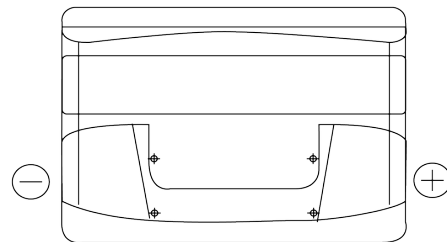

Product overview

Batteries for Cars

Formula FB802

Part number	FB802
Technology	Flooded
EAN/GTIN	3661024044653
Voltage	12 V
Capacity	80 Ah
CCA	700 A
Length	315 mm
Width	175 mm
Height	175 mm
Box size	LB4
Polarity	ETN 0
Terminal Type	EN taper post
Hold Down	B13
Weights (subject of variation)	17.80 kg

Polarity

Terminal Type

Positive Terminal

Negative Terminal

Hold Down

Design, features and specifications are subject to change without notice. We disclaim any representation or warranty, express or implied, concerning the data or recommendations, and in no event shall be liable for any loss or damage claimed to have arisen as a result. Some products may not be available in your local market.