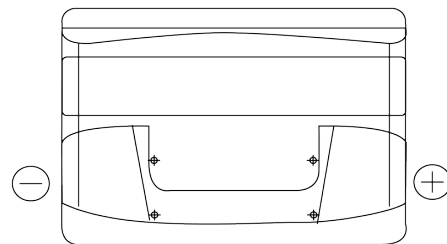

Product overview

Batteries for Cars

Formula FB802

Part number	FB802
Technology	Flooded
EAN/GTIN	3661024044653
Voltage	12 V
Capacity	80 Ah
CCA	700 A
Length	315 mm
Width	175 mm
Height	175 mm
Box size	LB4
Polarity	ETN 0
Terminal Type	EN taper post
Hold Down	B13
Weights (subject of variation)	17.80 kg

Polarity

Terminal Type

Positive Terminal

Negative Terminal

Hold Down

Design, features and specifications are subject to change without notice. We disclaim any representation or warranty, express or implied, concerning the data or recommendations, and in no event shall be liable for any loss or damage claimed to have arisen as a result. Some products may not be available in your local market.