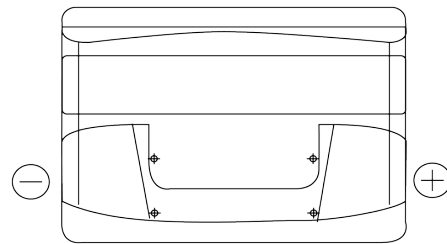

**Product overview**

Batteries for Cars

**Excell EB802**

Part number	EB802
Technology	Flooded
EAN/GTIN	3661024034654
Voltage	12 V
Capacity	80 Ah
CCA	700 A
Length	315 mm
Width	175 mm
Height	175 mm
Box size	LB4
Polarity	ETN 0
Terminal Type	EN taper post
Hold Down	B13
Weights (subject of variation)	17.80 kg

**Polarity**

**Terminal Type**

Positive Terminal

Negative Terminal

**Hold Down**

Design, features and specifications are subject to change without notice. We disclaim any representation or warranty, express or implied, concerning the data or recommendations, and in no event shall be liable for any loss or damage claimed to have arisen as a result. Some products may not be available in your local market.