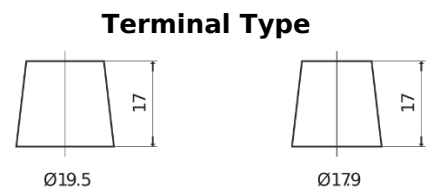

**Product overview**

Batteries for Trucks, Buses, Construction, Agriculture

**PowerPRO Agri&Construction TJ1723**

Part number	TJ1723
Technology	Flooded
EAN/GTIN	3661024056731
Voltage	12 V
Capacity	172.0 Ah
CCA	1390 A
Length	513 mm
Width	223 mm
Height	223 mm
Box size	D05
Polarity	ETN 3
Terminal Type	EN taper post
Hold Down	B0
Weights (subject of variation)	48.80 kg