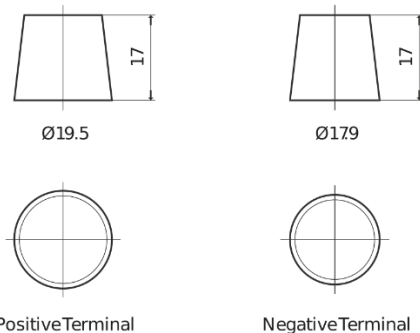

**Product overview**

Batteries for Cars

**Premium EA722**

Part number	EA722
Technology	Flooded
EAN/GTIN	3661024034289
Voltage	12 V
Capacity	72 Ah
CCA	720 A
Length	278 mm
Width	175 mm
Height	175 mm
Box size	LB3
Polarity	ETN 0
Terminal Type	EN taper post
Hold Down	B13
Weights (subject of variation)	15.90 kg

**Polarity**

**Terminal Type**

**Hold Down**

Design, features and specifications are subject to change without notice. We disclaim any representation or warranty, express or implied, concerning the data or recommendations, and in no event shall be liable for any loss or damage claimed to have arisen as a result. Some products may not be available in your local market.