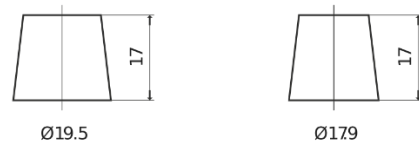

Terminal Type

Positive Terminal

Negative Terminal