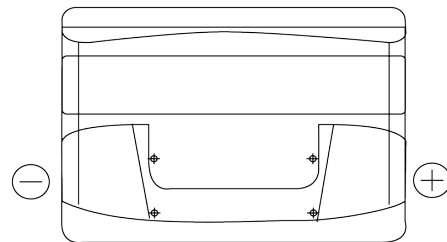

Product overview

Batteries for Cars

Formula FB712

Part number	FB712
Technology	Flooded
EAN/GTIN	3661024044646
Voltage	12 V
Capacity	71 Ah
CCA	670 A
Length	278 mm
Width	175 mm
Height	175 mm
Box size	LB3
Polarity	ETN 0
Terminal Type	EN taper post
Hold Down	B13
Weights (subject of variation)	15.30 kg

Polarity

Terminal Type

Positive Terminal

Negative Terminal

Hold Down

Design, features and specifications are subject to change without notice. We disclaim any representation or warranty, express or implied, concerning the data or recommendations, and in no event shall be liable for any loss or damage claimed to have arisen as a result. Some products may not be available in your local market.