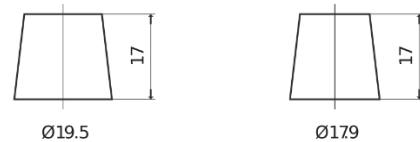

**Product overview**

Batteries for Cars

**Formula FB712**

Part number	FB712
Technology	Flooded
EAN/GTIN	3661024044646
Voltage	12 V
Capacity	71 Ah
CCA	670 A
Length	278 mm
Width	175 mm
Height	175 mm
Box size	LB3
Polarity	ETN 0
Terminal Type	EN taper post
Hold Down	B13
Weights (subject of variation)	15.30 kg

**Polarity**

**Terminal Type**

Positive Terminal

Negative Terminal

**Hold Down**

Design, features and specifications are subject to change without notice. We disclaim any representation or warranty, express or implied, concerning the data or recommendations, and in no event shall be liable for any loss or damage claimed to have arisen as a result. Some products may not be available in your local market.