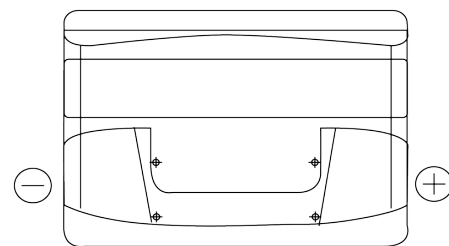

**Product overview**

Batteries for Cars

**Formula FB712**

Part number	FB712
Technology	Flooded
EAN/GTIN	3661024044646
Voltage	12 V
Capacity	71 Ah
CCA	670 A
Length	278 mm
Width	175 mm
Height	175 mm
Box size	LB3
Polarity	ETN 0
Terminal Type	EN taper post
Hold Down	B13
Weights (subject of variation)	15.30 kg

**Polarity**

**Terminal Type**

Positive Terminal

Negative Terminal

**Hold Down**

Design, features and specifications are subject to change without notice. We disclaim any representation or warranty, express or implied, concerning the data or recommendations, and in no event shall be liable for any loss or damage claimed to have arisen as a result. Some products may not be available in your local market.