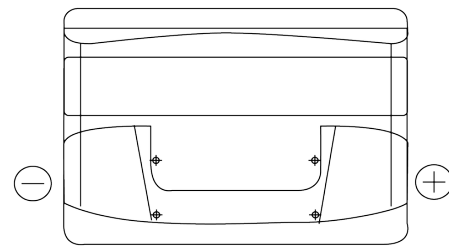

**Product overview**

Batteries for Cars

**Excell EB712**

Part number	EB712
Technology	Flooded
EAN/GTIN	3661024034647
Voltage	12 V
Capacity	71 Ah
CCA	670 A
Length	278 mm
Width	175 mm
Height	175 mm
Box size	LB3
Polarity	ETN 0
Terminal Type	EN taper post
Hold Down	B13
Weights (subject of variation)	15.30 kg

**Polarity**

**Terminal Type**

Positive Terminal

Negative Terminal

**Hold Down**

Design, features and specifications are subject to change without notice. We disclaim any representation or warranty, express or implied, concerning the data or recommendations, and in no event shall be liable for any loss or damage claimed to have arisen as a result. Some products may not be available in your local market.