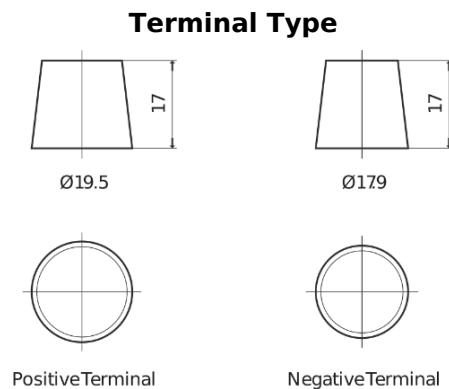

Product overview

Batteries for Trucks, Buses, Construction, Agriculture

StartPRO TG2253

Part number	TG2253
Technology	Flooded
EAN/GTIN	3661024057431
Voltage	12 V
Capacity	225.0 Ah
CCA	1200 A
Length	518 mm
Width	274 mm
Height	240 mm
Box size	D06
Polarity	ETN 3
Terminal Type	EN taper post
Hold Down	B0
Weights (subject of variation)	54.90 kg