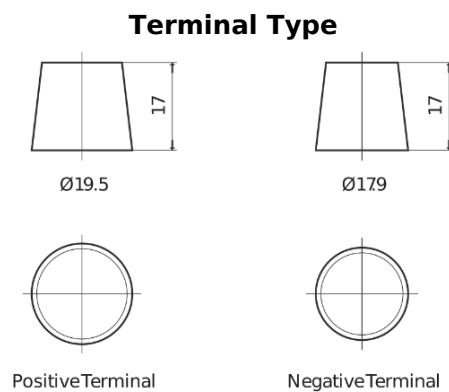

Product overview

Batteries for Trucks, Buses, Construction, Agriculture

StartPRO TG1553

Part number	TG1553
Technology	Flooded
EAN/GTIN	3661024056823
Voltage	12 V
Capacity	155.0 Ah
CCA	900 A
Length	513 mm
Width	223 mm
Height	223 mm
Box size	D05
Polarity	ETN 3
Terminal Type	EN taper post
Hold Down	B0
Weights (subject of variation)	40.20 kg