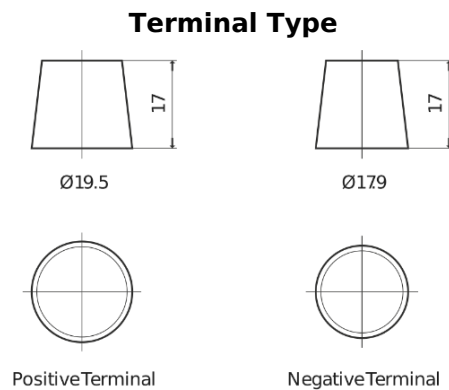

Product overview

Batteries for Trucks, Buses, Construction, Agriculture

StartPRO TG1553

Part number	TG1553
Technology	Flooded
EAN/GTIN	3661024056823
Voltage	12 V
Capacity	155.0 Ah
CCA	900 A
Length	513 mm
Width	223 mm
Height	223 mm
Box size	D05
Polarity	ETN 3
Terminal Type	EN taper post
Hold Down	B0
Weights (subject of variation)	40.20 kg