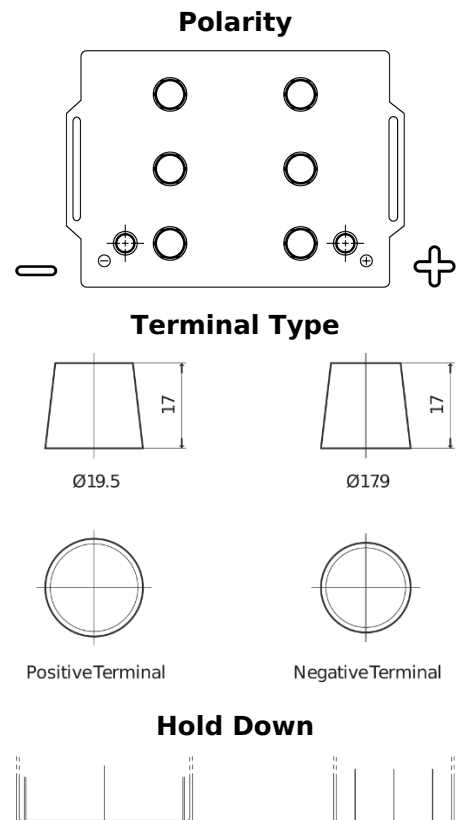

**Product overview**

Batteries for Trucks, Buses, Construction, Agriculture

**StartPRO TG145A**

|                                |               |
|--------------------------------|---------------|
| Part number                    | TG145A        |
| Technology                     | Flooded       |
| EAN/GTIN                       | 3661024055550 |
| Voltage                        | 12 V          |
| Capacity                       | 145.0 Ah      |
| CCA                            | 1000 A        |
| Length                         | 360 mm        |
| Width                          | 253 mm        |
| Height                         | 240 mm        |
| Box size                       | F21           |
| Polarity                       | ETN 6         |
| Terminal Type                  | EN taper post |
| Hold Down                      | B0            |
| Weights (subject of variation) | 38.10 kg      |