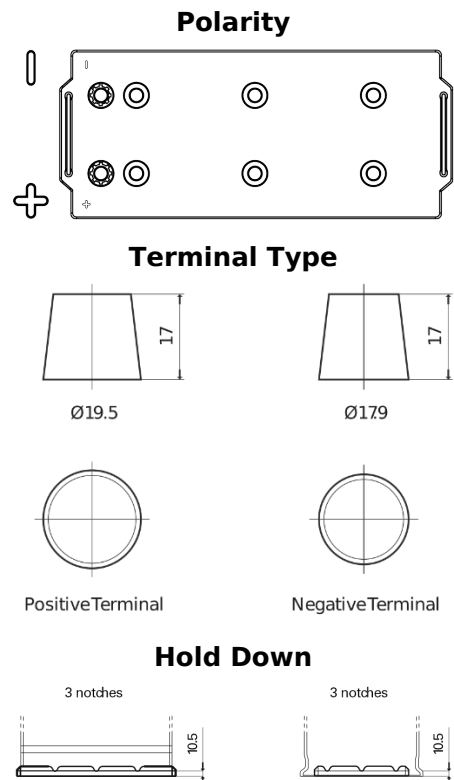

Product overview

Batteries for Trucks, Buses, Construction, Agriculture

StartPRO TG1406

Part number	TG1406
Technology	Flooded
EAN/GTIN	3661024055499
Voltage	12 V
Capacity	140.0 Ah
CCA	800 A
Length	510 mm
Width	175 mm
Height	225 mm
Box size	D08
Polarity	ETN 4
Terminal Type	EN taper post
Hold Down	B3
Weights (subject of variation)	33.50 kg