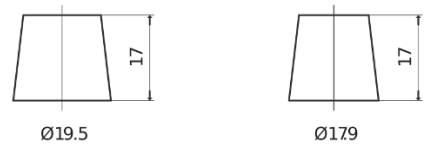

Terminal Type