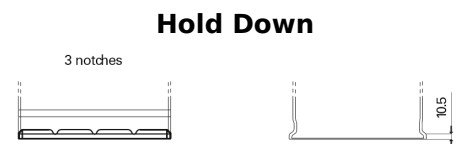

Product overview

Batteries for Trucks, Buses, Construction, Agriculture

StartPRO TG1402

Part number	TG1402
Technology	Flooded
EAN/GTIN	3661024055345
Voltage	12 V
Capacity	140.0 Ah
CCA	900 A
Length	508 mm
Width	175 mm
Height	205 mm
Box size	ATM
Polarity	ETN 0
Terminal Type	EN taper post
Hold Down	B1
Weights (subject of variation)	33.80 kg