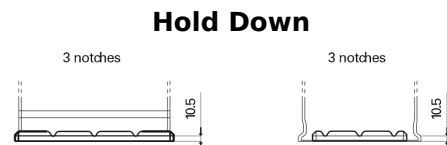

Product overview

Batteries for Trucks, Buses, Construction, Agriculture

StartPRO TG1355

Part number	TG1355
Technology	Flooded
EAN/GTIN	3661024055529
Voltage	12 V
Capacity	135.0 Ah
CCA	1000 A
Length	514 mm
Width	175 mm
Height	210 mm
Box size	DB8
Polarity	ETN 3
Terminal Type	EN taper post
Hold Down	B3
Weights (subject of variation)	36.00 kg