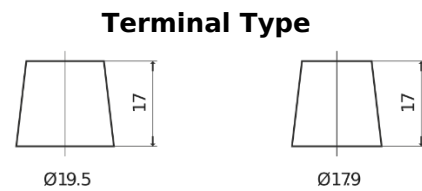

Product overview

Batteries for Trucks, Buses, Construction, Agriculture

StartPRO TG1353

Part number	TG1353
Technology	Flooded
EAN/GTIN	3661024055543
Voltage	12 V
Capacity	135.0 Ah
CCA	1000 A
Length	514 mm
Width	218 mm
Height	210 mm
Box size	DB9
Polarity	ETN 3
Terminal Type	EN taper post
Hold Down	B0
Weights (subject of variation)	39.80 kg