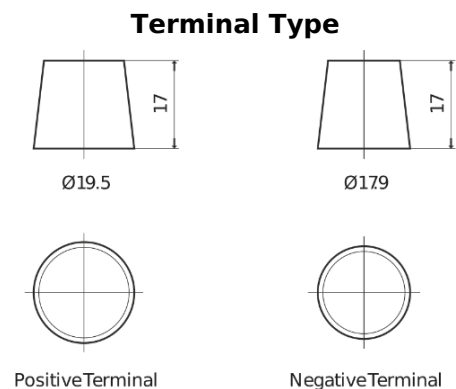

Product overview

Batteries for Trucks, Buses, Construction, Agriculture

StartPRO TG1353

Part number	TG1353
Technology	Flooded
EAN/GTIN	3661024055543
Voltage	12 V
Capacity	135.0 Ah
CCA	1000 A
Length	514 mm
Width	218 mm
Height	210 mm
Box size	DB9
Polarity	ETN 3
Terminal Type	EN taper post
Hold Down	B0
Weights (subject of variation)	39.80 kg