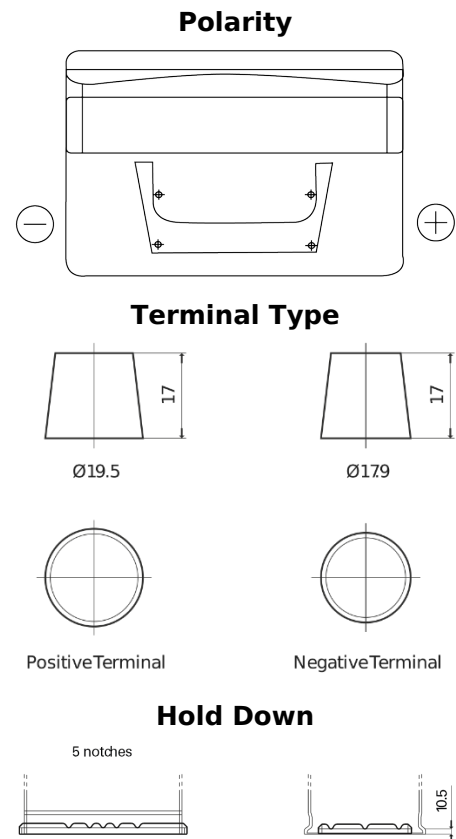

Product overview

Batteries for Cars

Classic EC652

Part number	EC652
Technology	Flooded
EAN/GTIN	3661024034869
Voltage	12 V
Capacity	65 Ah
CCA	540 A
Length	278 mm
Width	175 mm
Height	175 mm
Box size	LB3
Polarity	ETN 0
Terminal Type	EN taper post
Hold Down	B13
Weights (subject of variation)	14.50 kg