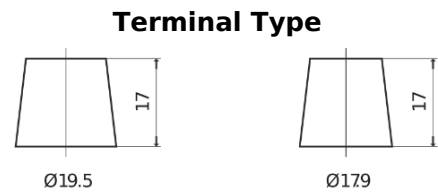

**Product overview**

Batteries for Trucks, Buses, Construction, Agriculture

**StartPRO TG1250**

Part number	TG1250
Technology	Flooded
EAN/GTIN	3661024055406
Voltage	12 V
Capacity	125.0 Ah
CCA	760 A
Length	349 mm
Width	175 mm
Height	285 mm
Box size	D03
Polarity	ETN 0
Terminal Type	EN taper post
Hold Down	B0
Weights (subject of variation)	29.50 kg