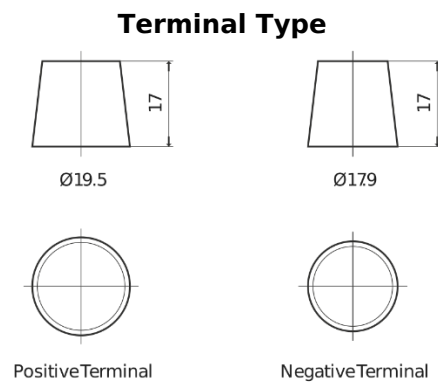

Product overview

Batteries for Trucks, Buses, Construction, Agriculture

StartPRO TG1206

Part number	TG1206
Technology	Flooded
EAN/GTIN	3661024056830
Voltage	12 V
Capacity	120.0 Ah
CCA	680 A
Length	510 mm
Width	175 mm
Height	225 mm
Box size	D08
Polarity	ETN 4
Terminal Type	EN taper post
Hold Down	B3
Weights (subject of variation)	31.80 kg