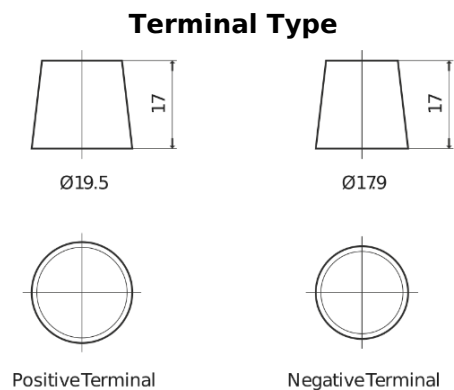

Product overview

Batteries for Trucks, Buses, Construction, Agriculture

StartPRO TG1206

Part number	TG1206
Technology	Flooded
EAN/GTIN	3661024056830
Voltage	12 V
Capacity	120.0 Ah
CCA	680 A
Length	510 mm
Width	175 mm
Height	225 mm
Box size	D08
Polarity	ETN 4
Terminal Type	EN taper post
Hold Down	B3
Weights (subject of variation)	31.80 kg