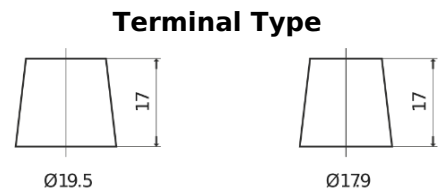

Product overview

Batteries for Trucks, Buses, Construction, Agriculture

StartPRO TG1203

Part number	TG1203
Technology	Flooded
EAN/GTIN	3661024056816
Voltage	12 V
Capacity	120.0 Ah
CCA	680 A
Length	513 mm
Width	189 mm
Height	223 mm
Box size	D04
Polarity	ETN 3
Terminal Type	EN taper post
Hold Down	B0
Weights (subject of variation)	32.50 kg