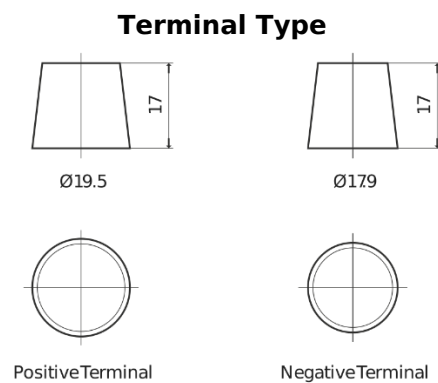

**Product overview**

Batteries for Trucks, Buses, Construction, Agriculture

**StartPRO TG1203**

Part number	TG1203
Technology	Flooded
EAN/GTIN	3661024056816
Voltage	12 V
Capacity	120.0 Ah
CCA	680 A
Length	513 mm
Width	189 mm
Height	223 mm
Box size	D04
Polarity	ETN 3
Terminal Type	EN taper post
Hold Down	B0
Weights (subject of variation)	32.50 kg