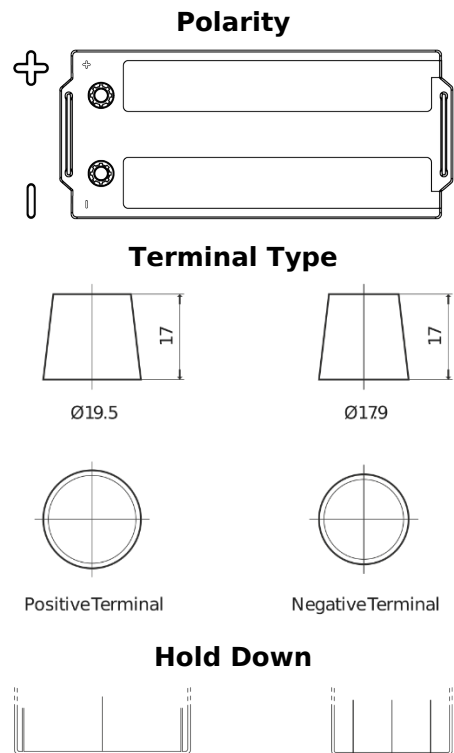

**Product overview**

Batteries for Trucks, Buses, Construction, Agriculture

**PowerPRO TF1853**

Part number	TF1853
Technology	Flooded
EAN/GTIN	3661024055314
Voltage	12 V
Capacity	185.0 Ah
CCA	1150 A
Length	513 mm
Width	223 mm
Height	223 mm
Box size	D05
Polarity	ETN 3
Terminal Type	EN taper post
Hold Down	B0
Weights (subject of variation)	43.90 kg