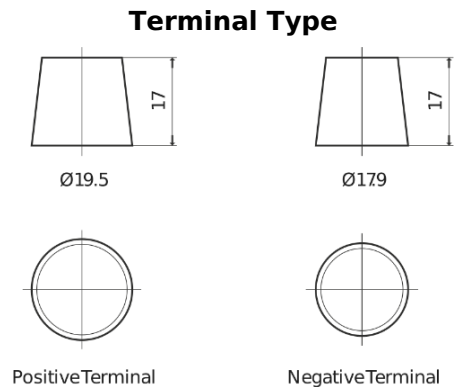

Product overview

Batteries for Trucks, Buses, Construction, Agriculture

PowerPRO TF1853

Part number	TF1853
Technology	Flooded
EAN/GTIN	3661024055314
Voltage	12 V
Capacity	185.0 Ah
CCA	1150 A
Length	513 mm
Width	223 mm
Height	223 mm
Box size	D05
Polarity	ETN 3
Terminal Type	EN taper post
Hold Down	B0
Weights (subject of variation)	43.90 kg