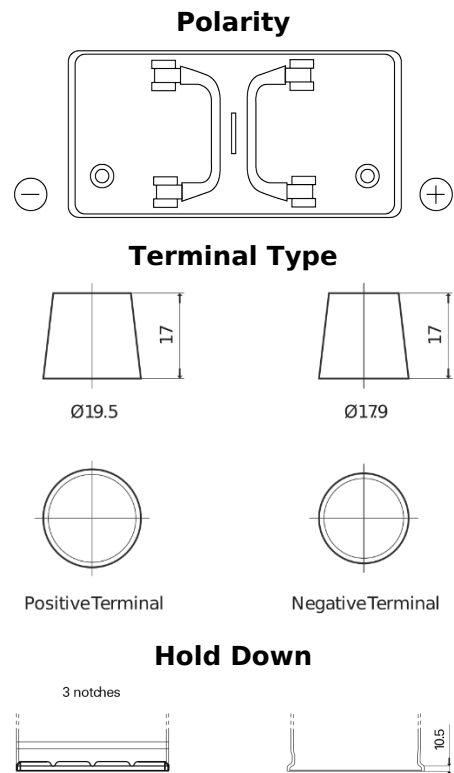

Product overview

Batteries for Trucks, Buses, Construction, Agriculture

PowerPRO TF1202

Part number	TF1202
Technology	Flooded
EAN/GTIN	3661024055277
Voltage	12 V
Capacity	120.0 Ah
CCA	870 A
Length	349 mm
Width	175 mm
Height	235 mm
Box size	D02
Polarity	ETN 0
Terminal Type	EN taper post
Hold Down	B1
Weights (subject of variation)	27.50 kg