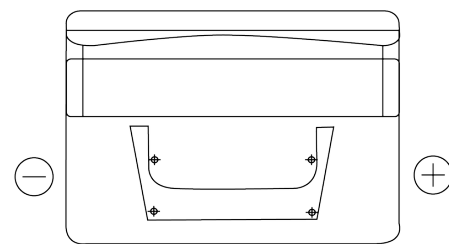

**Product overview**

Batteries for Cars

**Standard TC542**

Part number	TC542
Technology	Flooded
EAN/GTIN	3661024054850
Voltage	12 V
Capacity	54 Ah
CCA	500 A
Length	242 mm
Width	175 mm
Height	175 mm
Box size	LB2
Polarity	ETN 0
Terminal Type	EN taper post
Hold Down	B13
Weights (subject of variation)	12.90 kg

**Polarity**

**Terminal Type**

Positive Terminal

Negative Terminal

**Hold Down**

Design, features and specifications are subject to change without notice. We disclaim any representation or warranty, express or implied, concerning the data or recommendations, and in no event shall be liable for any loss or damage claimed to have arisen as a result. Some products may not be available in your local market.