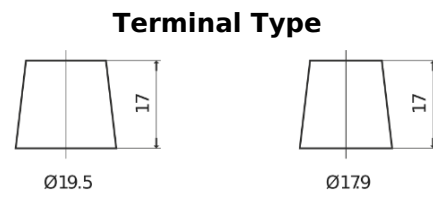

**Product overview**

Batteries for Trucks, Buses, Construction, Agriculture

**Endurance+PRO Gel TD2103**

Part number	TD2103
Technology	GEL
EAN/GTIN	3661024057103
Voltage	12 V
Capacity	210.0 Ah
CCA	1030 A
Length	518 mm
Width	274 mm
Height	240 mm
Box size	D06
Polarity	ETN 3
Terminal Type	EN taper post
Hold Down	B0
Weights (subject of variation)	63.50 kg