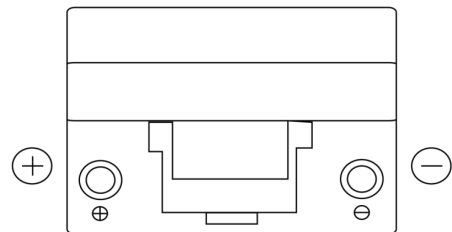

**Product overview**

Batteries for Cars

**Standard TC905**

Part number	TC905
Technology	Flooded
EAN/GTIN	3661024054768
Voltage	12 V
Capacity	90.0 Ah
CCA	680 A
Length	306 mm
Width	173 mm
Height	222 mm
Box size	D31
Polarity	ETN 1
Terminal Type	EN taper post
Hold Down	Korean B1
Weights (subject of variation)	19.90 kg

**Polarity**

**Terminal Type**

**Hold Down**

Design, features and specifications are subject to change without notice. We disclaim any representation or warranty, express or implied, concerning the data or recommendations, and in no event shall be liable for any loss or damage claimed to have arisen as a result. Some products may not be available in your local market.